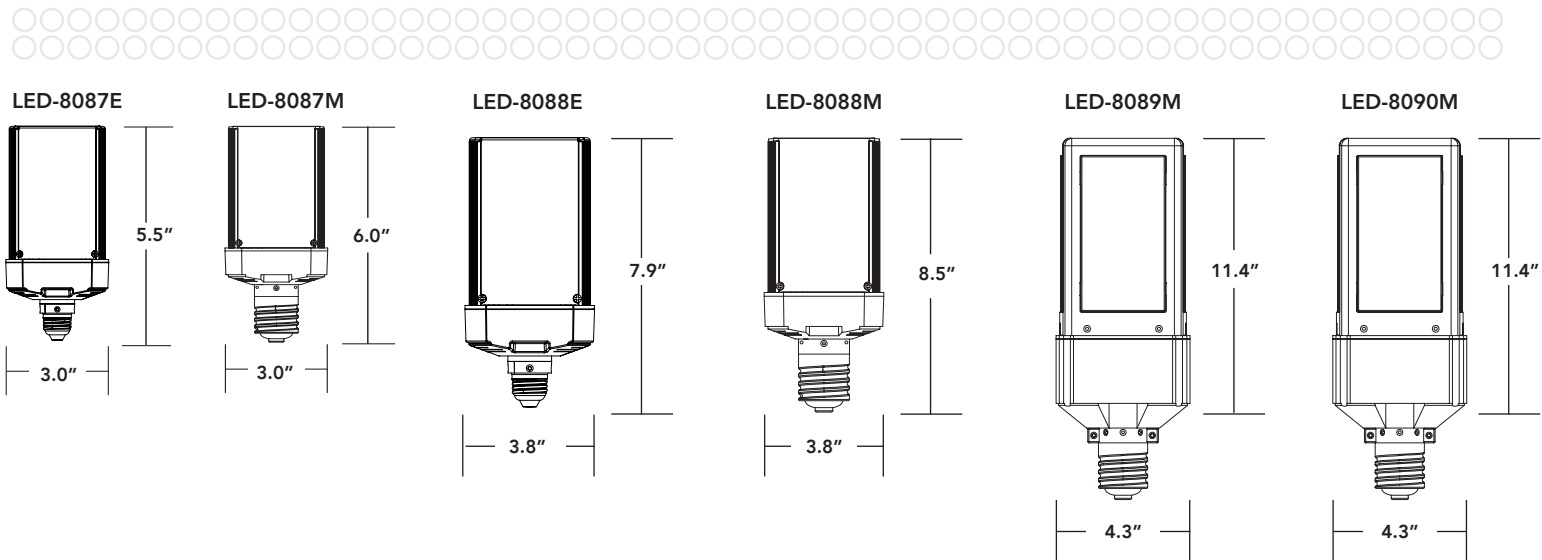

SHOE BOX & WALL PACK RETROFITS G4 HORIZONTAL MOUNTING

directional efficiency

- 50W, 80W and 110W models replacing up to 400W HID
- Light panel can rotate once the base is tightened to direct light out of the fixture
- Includes a fan and thermal sensor to run cool and ensure a long and bright life
- Enclosed fixture safe and approved for damp locations
- USA designed and specified driver
- Available in 3000, 4000 and 5000K

includes support feet to prevent socket sag*

*LED-8089 and 8090 only

LED-8090M offers choice of optics

PART #	UPC	REPLACES	WATTAGE	LUMENS	CCT (K)*	BASE	OPTICS	DLC PRODUCT CODE
LED-8087E50-G4	844006084288	up to 100W HID	30W	4255	5000K	E26	TYPE V	N/A
LED-8087M50-G4	844006084332	up to 100W HID	30W	4255	5000K	EX39	TYPE V	N/A
LED-8088E50-G4	844006083427	up to 175W HID	50W	7250	5000K	E26	TYPE V	N/A
LED-8088M50-G4	844006083472	up to 175W HID	50W	7250	5000K	EX39	TYPE V	PL1EIQY3
LED-8089M50-G4	844006083526	up to 250W HID	80W	11655	5000K	EX39	TYPE V	PMK0Q4Q6
LED-8090M50-G4	844006083571	up to 400W HID	110W	14570	5000K	EX39	TYPE V	PDL12RJC
LED-8090M50-G4-T3	844006083915	up to 400W HID	110W	12840	5000K	EX39	TYPE III	PZF9RH41
LED-8090M50-G4-T4	844006083922	up to 400W HID	110W	12780	5000K	EX39	TYPE IV	PDO0ZLSD

02.25.19 Information is subject to change without notice.

SHOE BOX & WALL PACK RETROFITS G4 HORIZONTAL MOUNTING

LED-8088 RECOMMENDED MINIMUM FIXTURE SIZE
5.4\"w x 11.9\"h / 347 cu. in. volume

LED-8089/LED-8090 RECOMMENDED MINIMUM FIXTURE SIZE
6\"w x 12\"h / 432 cu. in. volume