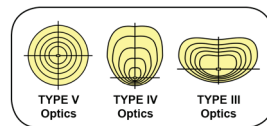

SHOE BOX & WALL PACK RETROFITS G4 HORIZONTAL MOUNTING

directional efficiency

- 50W, 80W and 110W models replacing up to 400W HID
- Light panel can rotate once the base is tightened to direct light out of the fixture
- Includes a fan and thermal sensor to run cool and ensure a long and bright life
- Enclosed fixture safe and approved for damp locations
- USA designed and specified driver
- Available in 3000, 4000 and 5000K

includes support feet to prevent socket sag*

*LED-8089 and 8090 only

LED-8090M offers choice of optics

PART #	UPC	REPLACES	WATTAGE	LUMENS	CCT (K)*	BASE	OPTICS	DLC PRODUCT CODE
LED-8087E50-G4	844006084288	up to 100W HID	30W	4255	5000K	E26	TYPE V	N/A
LED-8087M50-G4	844006084332	up to 100W HID	30W	4255	5000K	EX39	TYPE V	N/A
LED-8088E50-G4	844006083427	up to 175W HID	50W	7250	5000K	E26	TYPE V	N/A
LED-8088M50-G4	844006083472	up to 175W HID	50W	7250	5000K	EX39	TYPE V	PL1EIQY3
LED-8089M50-G4	844006083526	up to 250W HID	80W	11655	5000K	EX39	TYPE V	PMK0Q4Q6
LED-8090M50-G4	844006083571	up to 400W HID	110W	14570	5000K	EX39	TYPE V	PDL12RJC
LED-8090M50-G4-T3	844006083915	up to 400W HID	110W	12840	5000K	EX39	TYPE III	PZF9RH41
LED-8090M50-G4-T4	844006083922	up to 400W HID	110W	12780	5000K	EX39	TYPE IV	PDO0ZLSD